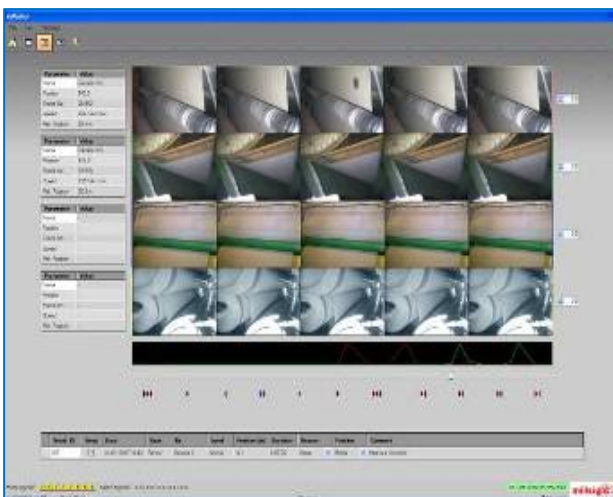

Comments from St Regis Kemsley

"We are very happy with our new Millsight camera recording system; it is a very useful tool. The system has paid for itself many times over with the information it has provided."

Alan Henry – PM1 Operations Manager