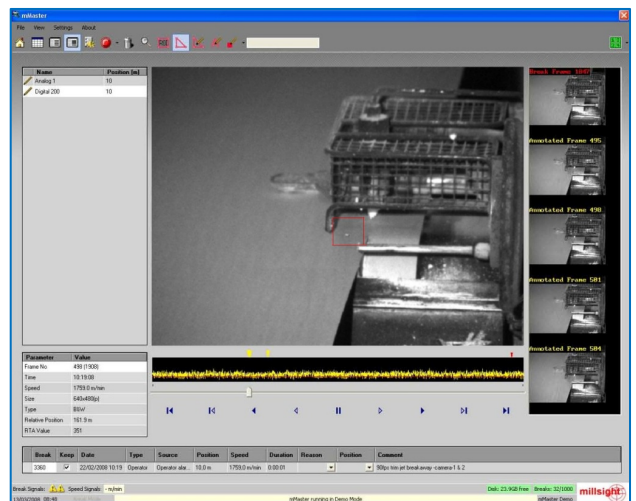

Comments from St Regis Kemsley

"We are very happy with our new Millsight camera recording system; it is a very useful tool. The system has paid for itself many times over with the information it has provided."

Alan Henry – PM1 Operations Manager